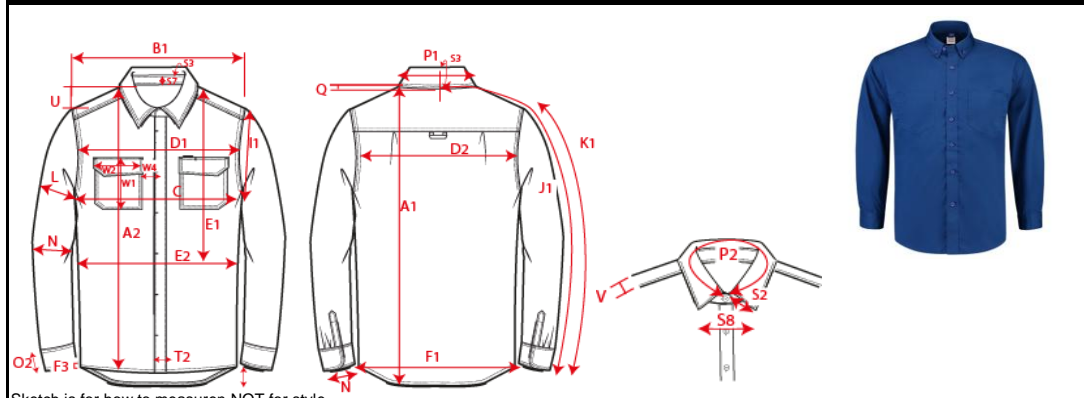

Production Size Specification

Sketch is for how to measure NOT for style

STYLE NO	701004
STYLE DESCRIPTION	Werkhemd Lange Mouw Basis
FIT	Blouse
GENDER	Unisex
DATE	21-5-2019
VERSION	V1

	XS	S	M	L	XL	XXL	3XL	4XL	5XL	6XL	7XL	8XL	Tot	AQM
	177	179	181	183	185	187	189	191	193	193	193	194		
A1	77	79	81	83	85	87	89	91.5	92.75	94	95.25	98.5	1.0	X
B1	41	43.5	46	48.5	51	53.5	56	58	60	62	64	66	1.0	X
C	46	50	54	58	62	66	70	76	82	88	94	100	1.0	X
K1	65	66	66	67	68	69	69	70	71	71	71	71	0.5	X