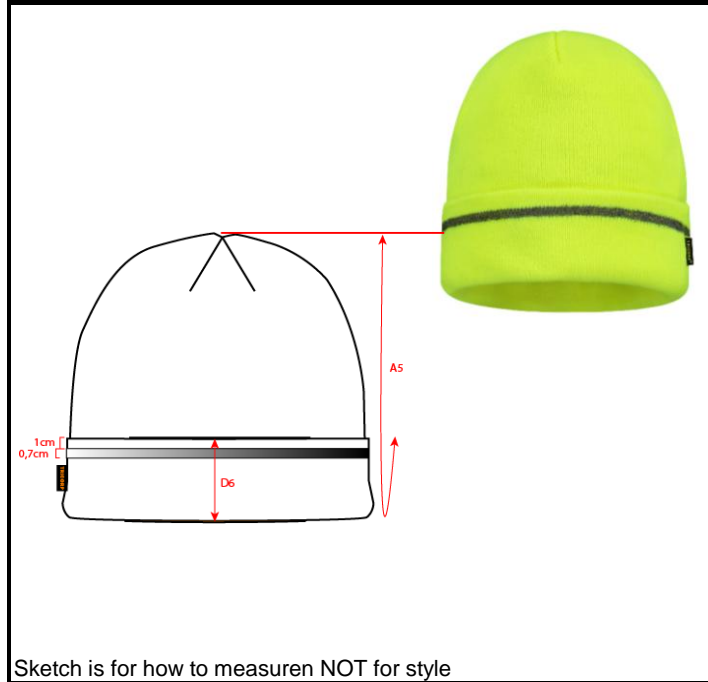

**Production Size Specification**

**TRICORP**

Sketch is for how to measure NOT for style

<b>STYLE NO</b>	653003
<b>STYLE DESCRIPTION</b>	Muts Reflectie
<b>FIT</b>	Caps
<b>GENDER</b>	Unisex
<b>DATE</b>	4-7-2018
<b>VERSION</b>	V1

		<b>ONE SIZE</b>	<b>Tol</b>				<b>AQM</b>
	Height	23	1,0				X
A5	Total height	30	1,0				X