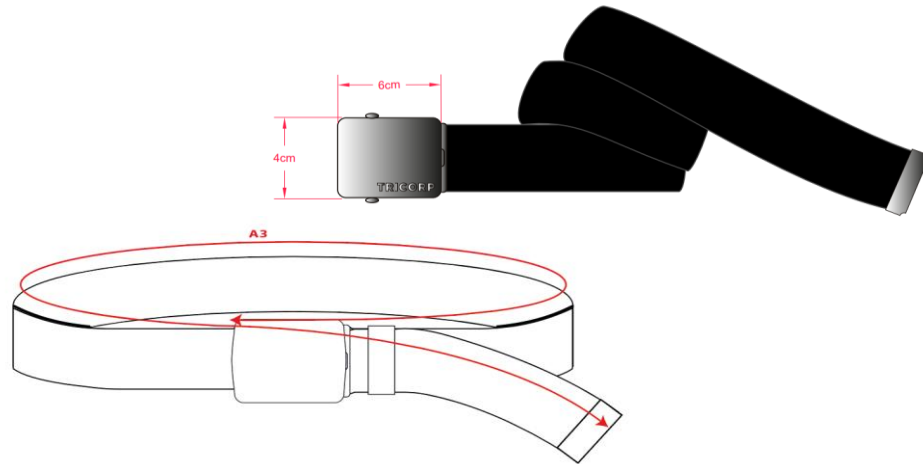

Production Size Specification

TRICORP

Sketch is for how to measure NOT for style

STYLE NO	652003
STYLE DESCRIPTION	Riem Stretch
FIT	Accessories
GENDER	Unisex
DATE	5-6-2023
VERSION	V1

		One size			Tol			AQM
A3	Total length	120			1,0			X