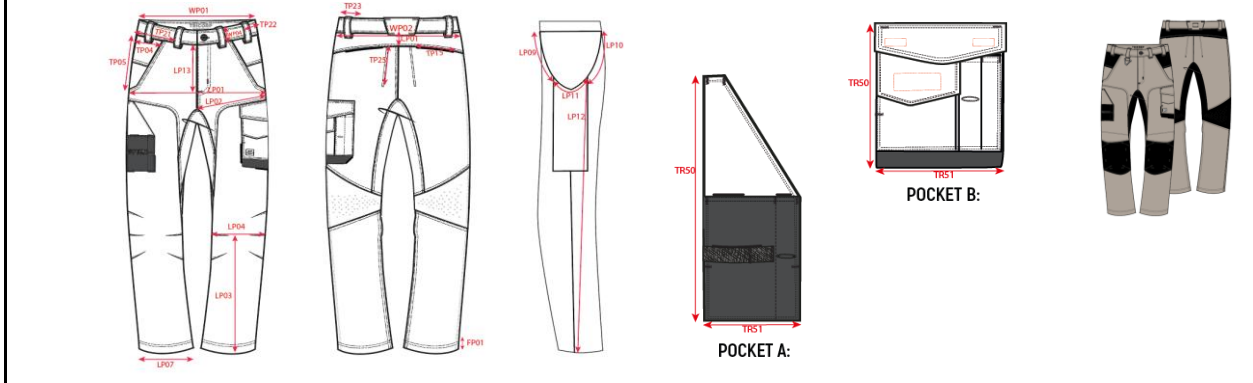

TRICORP

Production Size Specification

STYLE NO	506110
STYLE DESCRIPTION	Werkbroek Functional Stretch Redefined
FIT	Pants
GENDER	Unisex
DATE	24-11-2024
VERSION	V1

Size	Short	21	22	23	24	25	26	27	28	29									
Size	Normal	42	44	46	48	50	52	54	56	58	60	62	64	66					
Size	Long	43	45	47	49	51	53	55	57	59									
Measurements																			
WP01	1/2 Waistbant Top	36.6	38.6	40.6	42.8	45.0	47.2	49.3	51.5	53.7	56.7	59.9	63.1	66.3					AQM
LP01	1/2 Hip (under zip)	49.0	50.5	52.0	53.5	55.0	56.5	58.0	59.5	61.0	63.5	66.0	68.5	71.0					X
LP12	Inseam short Inseam regular measured at back leg 30 INCH	76.4	76.4	76.5	76.5	76.5	76.5	76.6	76.6	76.7	76.8	77.0	77.1	77.3					X
LP12	Inseam regular Inseam regular measured at back leg 32 INCH	81.4	81.4	81.5	81.5	81.5	81.5	81.6	81.6	81.7	81.8	82.0	82.1	82.3					X
LP12	Inseam long Inseam regular measured at back leg 34 INCH	86.4	86.4	86.5	86.5	86.5	86.5	86.6	86.6	86.7	86.8	87.0	87.1	87.3					X