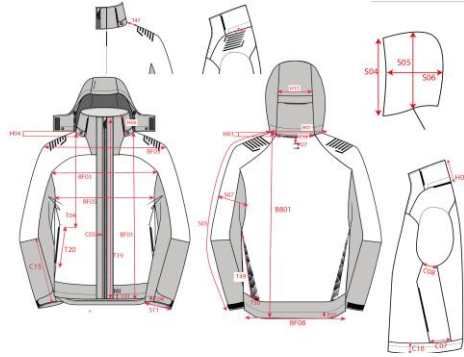

## Production Size Specification

STYLE NO	406112
STYLE DESCRIPTION	Winter Techshell Redefined
FIT	Jas
GENDER	Unisex
DATE	19-11-2025
VERSION	V1

Measurement		XS	S	M	L	XL	XXL	3XL	4XL	5XL					TOL				AQM
BB01	Total backl meas from hsp	77.0	79.0	81.0	83.0	85.0	87.0	89.0	91.5	92.8					1.0				X
BF05	1/2 chest (at armhole)	51.0	55.0	59.0	63.0	67.0	71.0	75.0	81.0	87.0					1.0				X
BF08	1/2 Bottom	49.0	53.0	57.0	61.0	65.0	69.0	73.0	79.0	85.0					1.0				X
K3	Upper arm length long sleeve raglan	80.3	81.5	82.8	84.0	85.5	87.0	88.5	90.0	91.5					1.0				