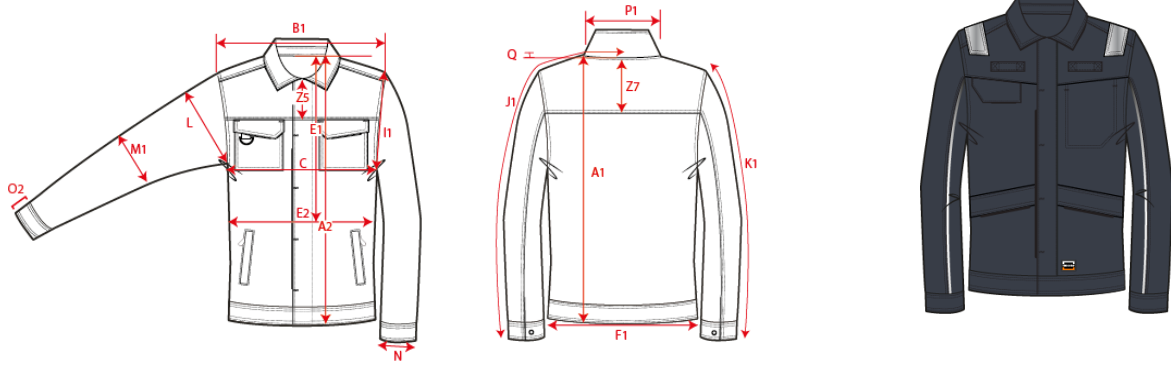

Production Size Specification

TRICORP

STYLE NO	403018
STYLE DESCRIPTION	Werkjas Multinormen
FIT	Jacket
GENDER	Unisex
DATE	28-6-2022
VERSION	V5

Sketch is for how to measure NOT for style

	XS	S	M	L	XL	XXL	3XL	4XL	5XL	6XL	7XL	8XL	Tol				
	177	179	181	183	185	187	189	191	193	193	193	194					
A1	69	71	73	75	77	79	81	83.5	84.8	86	87.3	90.5	1,0				
B1	42	44.5	47	49.5	52	54.5	57	59	61	63	65	67	1,0				
C	46	50	54	58	62	66	70	76	82	88	94	100	1,0				
K1	66.2	67.2	67.2	68.2	69.2	70.2	70.2	71.2	72.2	72.2	72.2	72.2	0,5				