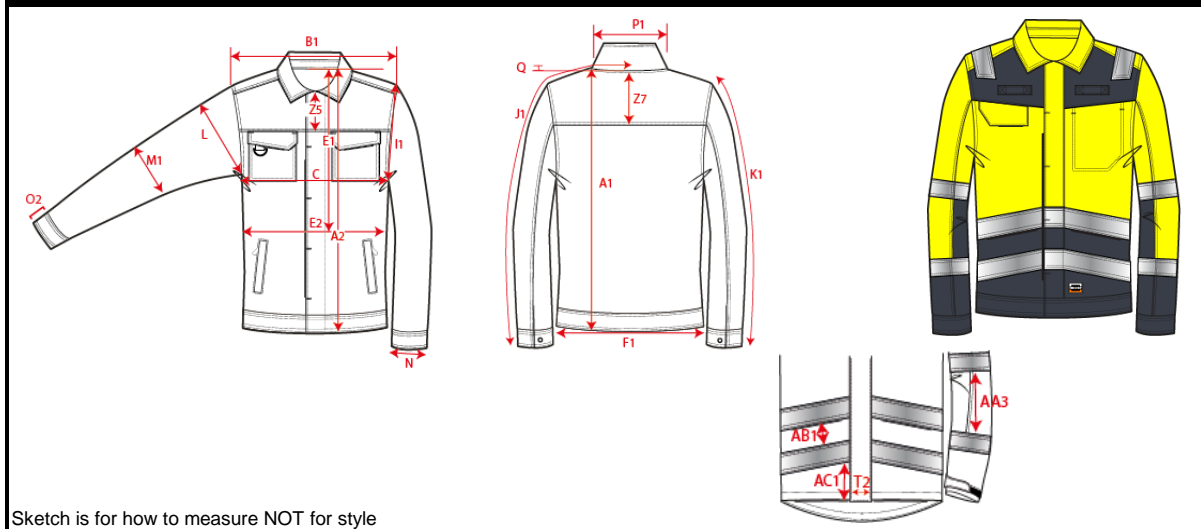

Production Size Specification

TRICORP

STYLE NO	403015
STYLE DESCRIPTION	Werkjas Multinormen Bi-color
FIT	Jacket
GENDER	Unisex
DATE	23-10-2019
VERSION	V1

Sketch is for how to measure NOT for style

		XS	S	M	L	XL	XXL	3XL	4XL	5XL	6XL	7XL	8XL	Tol				
		177	179	181	183	185	187	189	191	193	193	193	194					
A1	Total backl meas from hsp	69	71	73	75	77	79	81	83.5	84.8	86	87.3	90.5	1,0				
B1	Shoulder to shoulder	42	44.5	47	49.5	52	54.5	57	59	61	63	65	67	1,0				
C	1/2 chest (at armhole)	46	50	54	58	62	66	70	76	82	88	94	100	1,0				
K1	Upper arm length long sleeve	66.2	67.2	67.2	68.2	69.2	70.2	70.2	71.2	72.2	72.2	72.2	72.2	0,5				