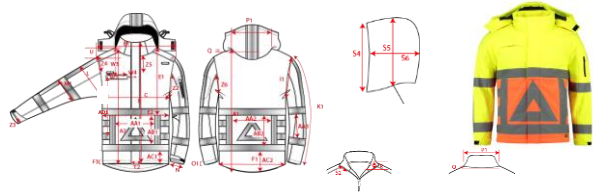

Production Size Specification

TRICORP

STYLE NO	403002
STYLE DESCRIPTION	Softshell Verkeersregelaar
FIT	Jacket
GENDER	Unisex
DATE	5-1-2023
VERSION	V1

Sketch is for how to measure NOT for style

	XS	S	M	L	XL	XXL	3XL	4XL	5XL	6XL	7XL	8XL	Tot				
A1 Total back mess from hsp	177	179	181	183	185	187	189	191	193	193	193	194					
B1 Shoulder to shoulder	42.5	45	47.5	50	52.5	55	57.5	59.5	61.5	63.5	65.5	67	1.0				
C 1/2 chest (at armhole)	48	52	56	60	64	68	72	78	84	90	96	102	1.0				
K1 Upper arm length long sleeve	66	67	67	68	68.75	69.5	70.25	71	72	72	72	72	0.5				
AD1 Position measured from HSP Front	29.00	30.00	31.00	32	34.00	36.00	38.00	40.50	41.75	43.00	44.25	45.50	0.3				
AD2 Position measured from CB neck (shorter by 12 cm when hood not on)	27.00	28.00	29.00	30	32.00	34.00	36.00	38.00	39.25	40.50	41.25	42.50	0.3				