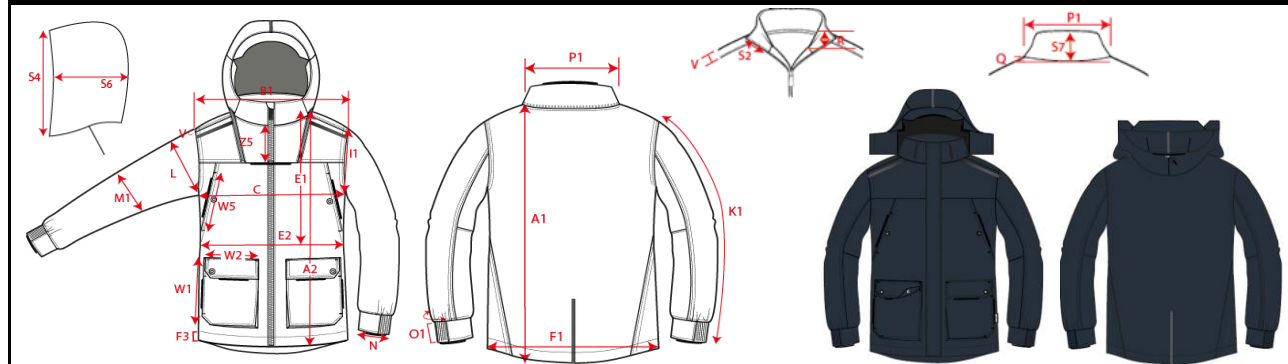

Production Size Specification

TRICORP

STYLE NO	402713
STYLE DESCRIPTION	Winter Softshell Parka Rewear
FIT	Jackets
GENDER	Unisex
DATE	24-6-2025
VERSION	V2

sketch is not for style only FOR HOW TO MEASURE

		XS	S	M	L	XL	XXL	3XL	4XL	5XL	Tol			AQM
A1	Total backl meas from hsp	82	84	86	88	90	92	94	96,5	97,75	1,0			x
B1	Shoulder to shoulder	44,5	47	49,5	52	54,5	57	59,5	61,5	63,5	1,0			x
C	1/2 chest (at armhole)	51	55	59	63	67	71	75	81	87	1,0			x
K1	Upper arm length long sleeve	66	67	67	68	69	70	70	71	72	1,0			x