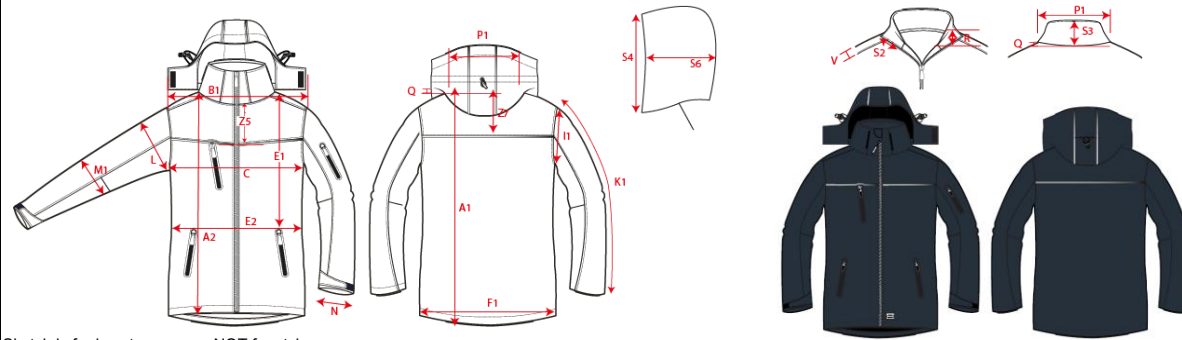

Production Size Specification

TRICORP

STYLE NO	402004
STYLE DESCRIPTION	Midi Parka
FIT	Jackets
GENDER	Unisex
DATE	9-6-2020
VERSION	V1

Sketch is for how to measure NOT for style

		XS	S	M	L	XL	XXL	3XL	4XL	5XL	6XL	7XL	8XL	Tot			AQM
A1	Total backl meas from hsp	75	77	79	81	83	85	87	89,5	90,75	92	93,25	96,5	1,0			X
B1	Shoulder to shoulder	47,5	50	52,5	55	57,5	60	62,5	64,5	66,5	68,5	70,5	72,5	1,0			X
C	1/2 chest (at armhole)	51	55	59	63	67	71	75	81	87	93	99	105	1,0			X
K1	Upper arm length long sleeve	65	66	66	67	68	69	69	70	71	71	71	71	1,0			X