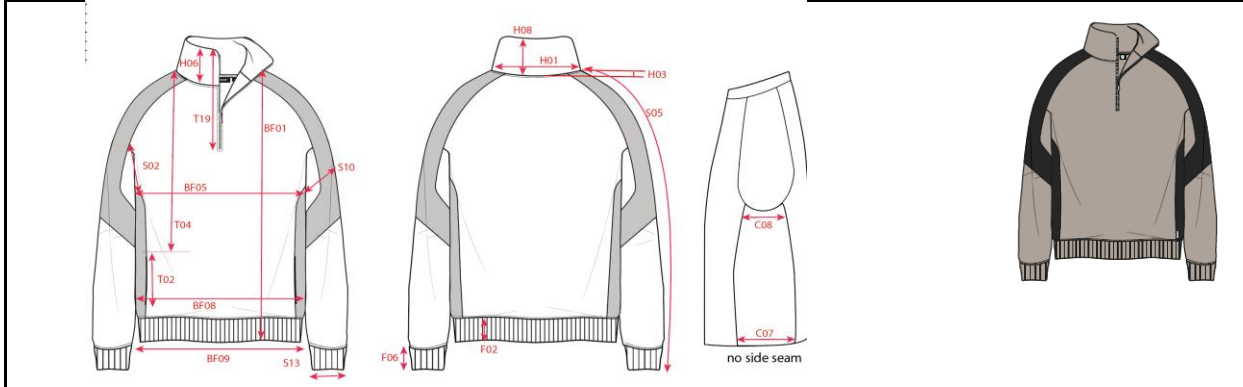

## Production Size Specification

STYLE NO	306111
STYLE DESCRIPTION	Half zip sweater Bicolor Redefined
FIT	Sweater
GENDER	Unisex
DATE	19-11-2025
VERSION	V1

Measurement	XS	S	M	L	XL	XXL	3XL	4XL	5XL	TOL	AQM
BB01 Total backl meas from hsp	68.0	70.0	72.0	74.0	76.0	78.0	80.0	82.5	83.8	0.1	
BF05 1/2 chest (at armhole)	48.5	52.5	56.5	60.5	64.5	68.5	72.5	78.5	84.5	1.0	X
BF08 1/2 Bottom measured 5 cm from rib	45.5	49.5	53.5	57.5	61.5	65.5	69.5	75.5	81.5	1.0	
BF09 1/2 Bottom	37.0	41.0	45.0	49.0	53.0	57.0	61.0	67.0	73.0	1.0	X
S05 Upper arm length long sleeve from HSP	81	82	82	83	84	85	85	86	87	0.5	X