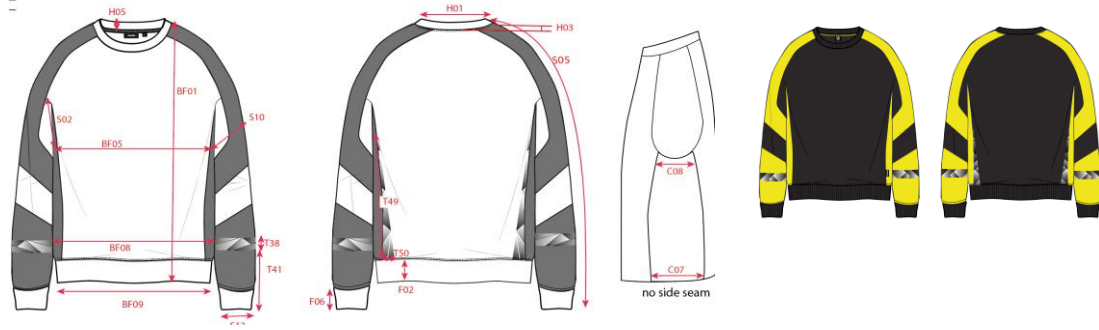

## Production Size Specification

STYLE NO	306101
STYLE DESCRIPTION	Sweater Reflective Redefined
FIT	Sweater
GENDER	Unisex
DATE	19-11-2025
VERSION	V1

Measurement	XS	S	M	L	XL	XXL	3XL	4XL	5XL						TOL				AQM
BB01 Total backl meas from hsp	68.0	70.0	72.0	74.0	76.0	78.0	80.0	82.5	83.8						0.1				
BF05 1/2 chest (at armhole)	48.5	52.5	56.5	60.5	64.5	68.5	72.5	78.5	84.5						1.0				X
BF08 1/2 Bottom measured 5 cm from rib	45.5	49.5	53.5	57.5	61.5	65.5	69.5	75.5	81.5						1.0				
BF09 1/2 Bottom	37.0	41.0	45.0	49.0	53.0	57.0	61.0	67.0	73.0						1.0				X
S05 Upper arm length long sleeve from HSP	81	82	82	83	84	85	85	86	87						0.5				X
T38 Stripping height sleeve	5.0	5.0	5.0	5.0	5.0	5.0	5.0	5.0	5.0						0.3				X
T41 Stripping position measured from sleeve bottom	15.0	15.0	15.0	15.0	15.0	15.0	15.0	15.0	15.0						0.3				X