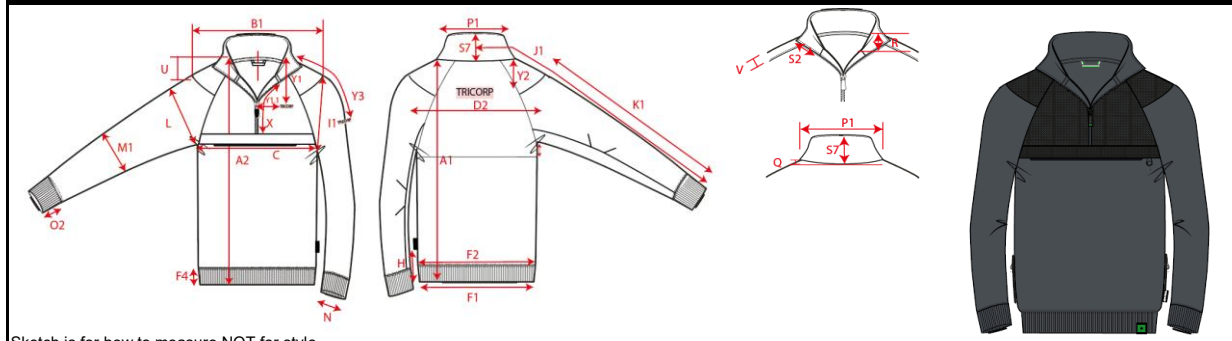

Production Size Specification

Sketch is for how to measure NOT for style

STYLE NO	302701
STYLE DESCRIPTION	Sweater Anorak RE2050
FIT	Sweaters
GENDER	Unisex
DATE	10-3-2022
VERSION	V2

		XS	S	M	L	XL	XXL	3XL	4XL	5XL	6XL	7XL	8XL	Tol	AQM
A1	Total backl meas from hsp	69	71	73	75	77	79	81	83,5	84,75	86	87,25	90,5	1,0	X
C	1/2 chest (at armhole)	48	52	56	60	64	68	72	78	84	90	96	102	1,0	X
J1	Sleeve length msrd from CB long sleeve	87	89,25	90,5	92,75	94,75	96,75	99	100,75	102,75	103,75	104,75	105,75	1,0	X