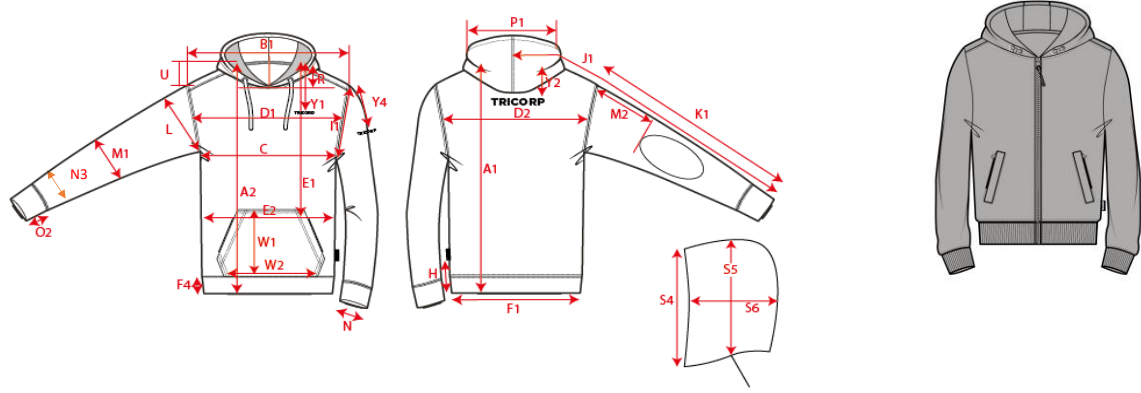

Production Size Specification

TRICORP

STYLE NO	301014
STYLE DESCRIPTION	Sweatvest Capuchon 60 graden wasbaar
FIT	Sweater
GENDER	Unisex
DATE	3-4-2023
VERSION	V1

Sketch is for how to measure NOT for style

		XS	S	M	L	XL	XXL	3XL	4XL	5XL	6XL	7XL	8XL	Tol				AQM
		177	179	181	183	185	187	189	191	193	193	193	194					
A1	Total backl meas from hsp	69.00	71.00	73.00	75.00	77.00	79.00	81.00	83.50	84.75	86.00	87.25	90.50	1,0				X
B1	Shoulder to shoulder	41.50	44.00	46.50	49.00	51.50	54.00	56.50	58.50	60.50	62.50	64.50	66.50	1,0				X
C	1/2 chest (at armhole)	48.00	52.00	56.00	60.00	64.00	68.00	72.00	78.00	84.00	90.00	96.00	102.00	1,0				X
K1	Upper arm length long sleeve	68.50	69.50	69.50	70.50	71.25	72.00	72.75	73.50	74.50	74.50	74.50	74.50	0,5				X