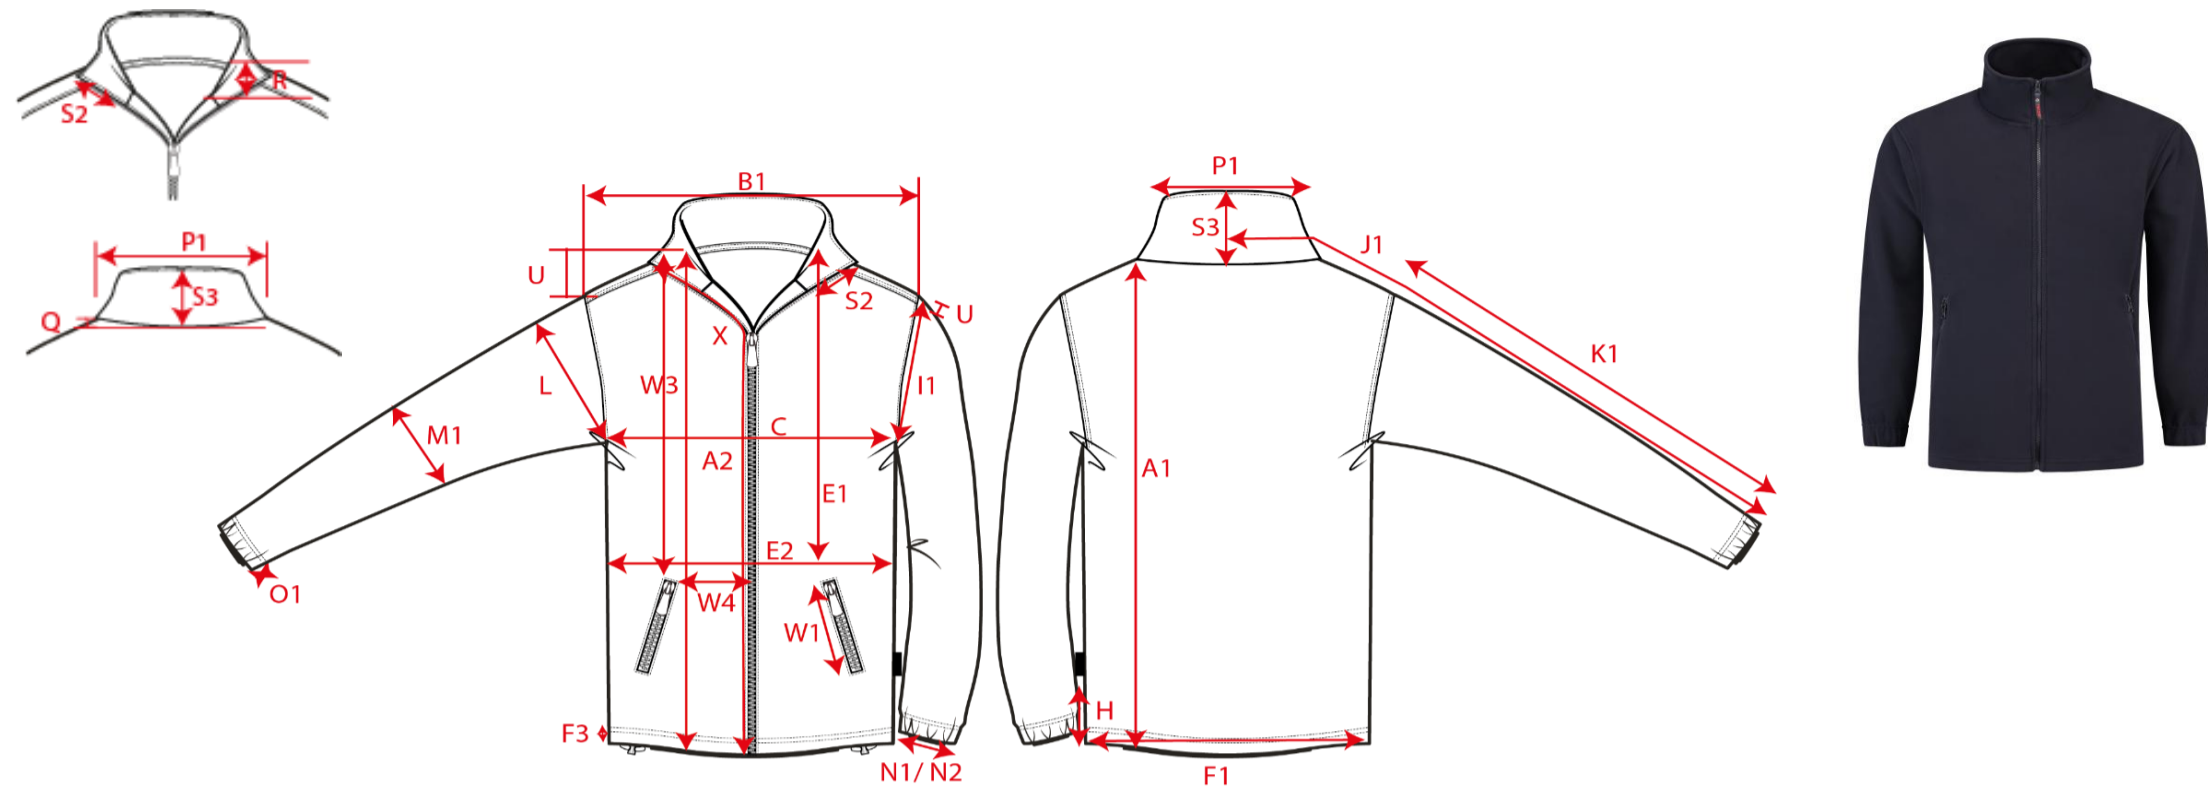

Production Size Specification

TRICORP

|                   |                    |
|-------------------|--------------------|
| STYLE NO          | 301002             |
| STYLE DESCRIPTION | Sweatervest Fleece |
| FIT               | Sweaters           |
| GENDER            | Unisex             |
| DATE              | 28-3-2023          |
| VERSION           | V1                 |

Sketch is for how to measure NOT for style

|    |                                  | XS    | S     | M     | L     | XL    | XXL   | 3XL   | 4XL   | 5XL   | 6XL   | 7XL   | 8XL    | Tot |  |  | AQM |
|----|----------------------------------|-------|-------|-------|-------|-------|-------|-------|-------|-------|-------|-------|--------|-----|--|--|-----|
|    |                                  | 177   | 179   | 181   | 183   | 185   | 187   | 189   | 191   | 193   | 193   | 193   | 194    |     |  |  |     |
| A1 | Total backl meas from hsp        | 68,00 | 70,00 | 72,00 | 74,00 | 76,00 | 78,00 | 80,00 | 82,50 | 83,75 | 85,00 | 86,25 | 89,50  | 1,0 |  |  | X   |
| B1 | Shoulder to shoulder             | 42,50 | 45,00 | 47,50 | 50,00 | 52,50 | 55,00 | 57,50 | 59,50 | 61,50 | 63,50 | 65,50 | 67,50  | 1,0 |  |  | X   |
| C  | 1/2 chest (at armhole)           | 48,00 | 52,00 | 56,00 | 60,00 | 64,00 | 68,00 | 72,00 | 78,00 | 84,00 | 90,00 | 96,00 | 102,00 | 1,0 |  |  | X   |
| K1 | NEW Upper arm length long sleeve | 68,00 | 69,00 | 69,00 | 70,00 | 70,75 | 71,50 | 72,25 | 73,00 | 74,00 | 74,00 | 74,00 | 74,00  | 0,5 |  |  | X   |