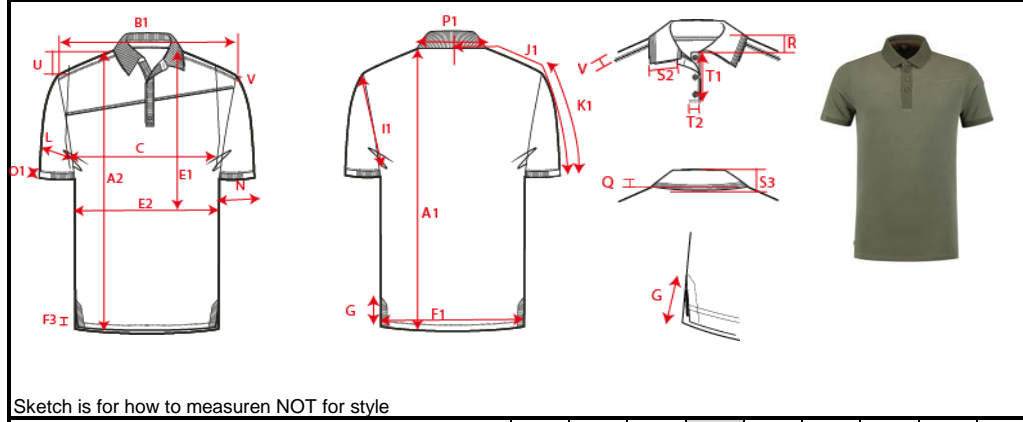

Production Size Specification

TRICORP

Sketch is for how to measure NOT for style

STYLE NO	204002
STYLE DESCRIPTION	Poloshirt Premium Naden
FIT	Polo
GENDER	Unisex
DATE	7-5-2019
VERSION	V1

		XS	S	M	L	XL	XXL	3XL	4XL	5XL	Tol			
		177	179	181	183	185	187	189	191	193				
A1	Total backl meas from hsp	70	72	74	76	78	80	82	84.5	85.8	1,0			
B1	Shoulder to shoulder	36	38.5	41	43.5	46	48.5	51	53	55	1,0			
C	1/2 chest (at armhole)	42	46	50	54	58	62	66	72	78	1,0			
K2	Upper arm length short sleeve	20.5	21	21.5	22	22.5	23	23.5	24	24.5	0.3			