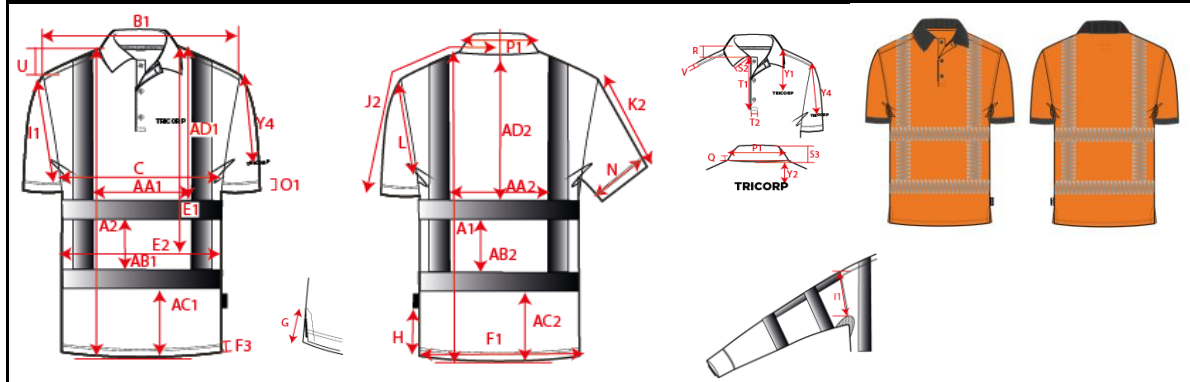

Production Size Specification

TRICORP

STYLE NO	203701
STYLE DESCRIPTION	Poloshirt RWS Re-visible Polo
FIT	
GENDER	Unisex
DATE	19-6-2023
VERSION	V4

Sketch is for how to measure NOT for style

	XS	S	M	L	XL	XXL	3XL	4XL	5XL	6XL	7XL	8XL	Tol				AQM
	177	179	181	183	185	187	189	191	193	193	193	194					
A1	71	73	75	77	79	81	83	85.5	86.75	88	89.25	92.5	1.0				X
B1	39.5	42	44.5	47	49.5	52	54.5	56.5	58.5	60.5	62.5	64.5	1.0				X
C	45	49	53	57	61	65	69	75	81	87	93	99	1.0				X
K2	22.5	23	23.5	24	24.5	25	25.5	26	26.5	27	27.5	28	0.5				X
AA1	19	21	23	25	27	29	31	32.5	34	35.5	37	38.5	0.5				
AA2	21.5	23.5	25.5	27.5	29.5	31.5	33.5	35	36.5	38	39.5	41	0.5				X
AB1	14.5	15	16.25	17.5	18.5	19.5	20.5	21.75	21.25	20.75	20.25	21.75	0.5				X
AB2	14.5	15	16.25	17.5	18.5	19.5	20.5	21.75	21.25	20.75	20.25	21.75	0.5				X
AD1	33.5	35.0	35.8	36.5	37.5	38.5	39.5	40.8	42.5	44.3	46.0	47.8	0.5				X
AD2	31.5	33.0	33.8	34.5	35.5	36.5	37.5	38.3	40.0	41.8	43.0	44.8	0.5				X