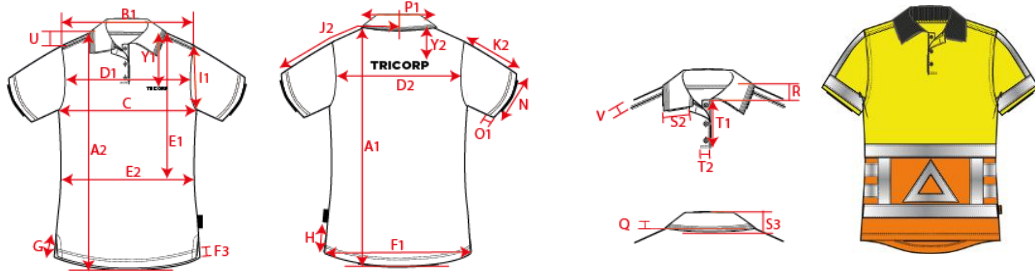

Production Size Specification

TRICORP

STYLE NO	203011
STYLE DESCRIPTION	Poloshirt Verkeersregelaar
FIT	Polo
GENDER	Unisex
DATE	21-6-2021
VERSION	V1

Sketch is for how to measure NOT for style

		XS	S	M	L	XL	XXL	3XL	4XL	5XL	6XL	7XI	8XL	ToI				AQM
		177	179	181	183	185	187	189	191	193	193	193	194					
A1	Total back meas from hsp	76.00	77.00	78.00	79.00	81.00	83.00	85.00	87.50	88.75	90.00	91.25	94.50	1,0				X
B1	Shoulder to shoulder	43.25	44.50	45.75	47.00	49.50	52.00	54.50	56.50	58.50	60.50	62.50	64.50	1,0				X
C	1/2 chest (at armhole)	51.00	53.00	55.00	57.00	61.00	65.00	69.00	75.00	81.00	87.00	93.00	99.00	1,0				X
K2	New Upper arm length short sleeve	27.20	27.40	27.50	27.50	28.10	28.70	29.50	30.50	30.90	31.50	31.90	32.40					X