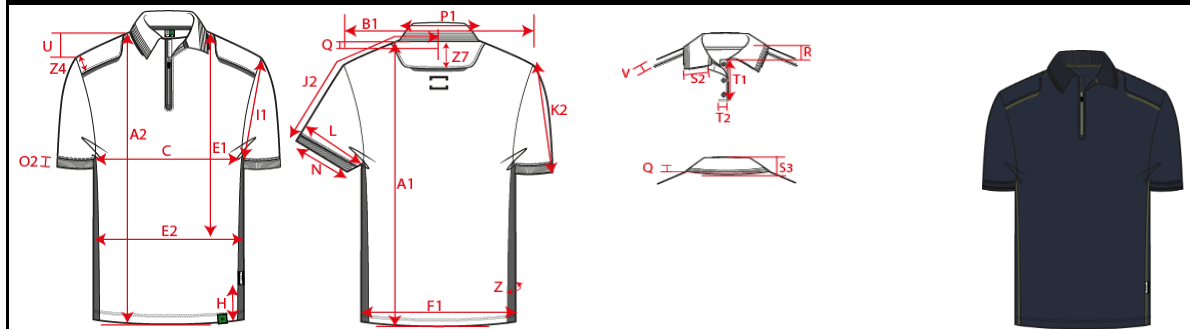

Production Size Specification

TRICORP

Sketch is for how to measure NOT for style

STYLE NO	202703
STYLE DESCRIPTION	Poloshirt Accent
FIT	Poloshirts
GENDER	Unisex
DATE	18-06-2025
VERSION	V8

		XS	S	M	L	XL	XXL	3XL	4XL	5XL	6XL	7XL	8XL	Tol				AQM
A1	Total backl meas from hsp	177	179	181	183	185	187	189	191	193	193	193	194	1,0				X
B1	Shoulder to shoulder	37,5	40	42,5	45	47,5	50	52,5	54,5	56,5	58,5	60,5	62,5	1,0				X
C	1/2 chest (at armhole)	42	46	50	54	58	62	66	72	78	84	90	96	1,0				X
K2	Upper arm length short sleeve	22,5	23	23,5	24	24,5	25	25,5	26	26,5	27	27,5	28	0,3				X