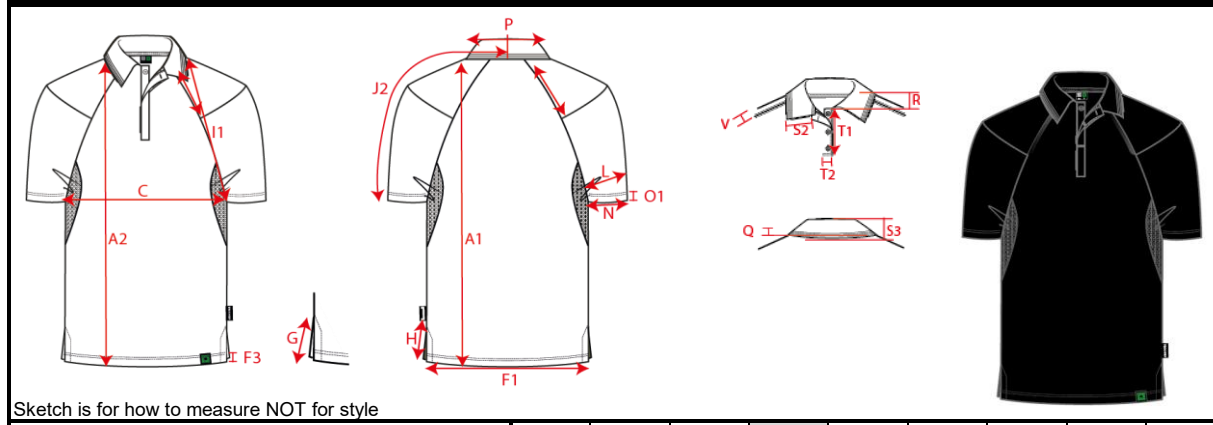

Production Size Specification

TRICORP

STYLE NO	202701
STYLE DESCRIPTION	Poloshirt RE2050
FIT	Poloshirts
GENDER	Unisex
DATE	19-07-2021
VERSION	V1

Sketch is for how to measure NOT for style

		XS	S	M	L	XL	XXL	3XL	4XL	5XL	Tol				AQM	
A1	Total backl meas from hsp	177	179	181	183	185	187	189	191	193						
C	1/2 chest (at armhole)	69	71	73	75	77	79	81	83,5	84,75	1,0					X
J2	Sleeve length msrd from CB short sleeve	40	44	48	52	56	60	64	70	76	1,0					X
		37,75	39,5	41,25	43	44,75	46,5	48,25	49,75	51,25	0,75					