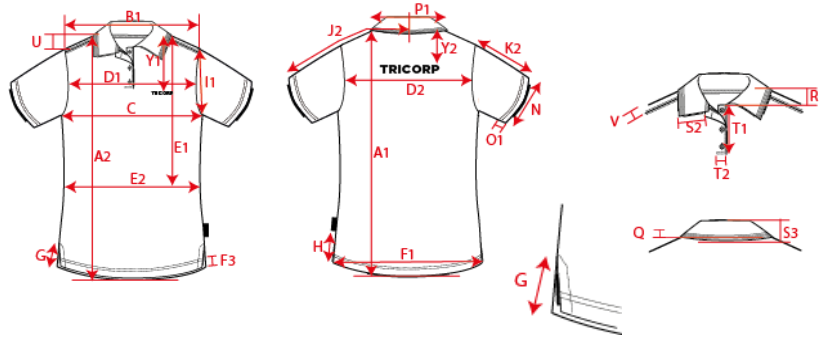

Production Size Specification

TRICORP

STYLE NO	201021
STYLE DESCRIPTION	Poloshirt Jersey
FIT	Polo
GENDER	Unisex
DATE	15-1-2021
VERSION	V1

Sketch is for how to measure NOT for style

	XS	S	M	L	XL	XXL	3XL	4XL	5XL	6XL	7XL	8XL	Tot				
	177	179	181	183	185	187	189	191	193	193	193	194					
A1 Total backl meas from hsp	71	73	75	77	79	81	83	85.5	86.75	88	89.25	92.5	1,0				X
B1 Shoulder to shoulder	39.5	42	44.5	47	49.5	52	54.5	56.5	58.5	60.5	62.5	64.5	1,0				X
C 1/2 chest (at armhole)	45	49	53	57	61	65	69	75	81	87	93	99	1,0				X
K2 Upper arm length short sleeve	23.5	24	24.5	25	25.5	26	26.5	27	27.5	28	28.5	29	0.3				X