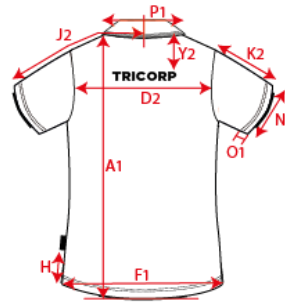

Production Size Specification

TRICORP

STYLE NO	201012
STYLE DESCRIPTION	Poloshirt Slim Fit 210 Gram
FIT	Polo
GENDER	Unisex
DATE	16-4-2020
VERSION	V1

Sketch is for how to measure NOT for style

		XS	S	M	L	XL	XXL	3XL	4XL	5XL	6XL	7XL	8XL	Tot			AQM
A1	Total backl meas from hsp	177	179	181	183	185	187	189	191	193	193	193	194				X
B1	Shoulder to shoulder	70.00	72.00	74.00	76.00	78.00	80.00	82.00	84.50	85.75	87.00	88.25	91.50				X
C	1/2 chest (at armhole)	42.00	46.00	50.00	54.00	58.00	62.00	66.00	72.00	78.00	84.00	90.00	96.00				X
K2	Upper arm length short sleeve	22.50	23.00	23.50	24.00	24.50	25.00	25.50	26.00	26.50	27.00	27.50	28.00	0.3			X