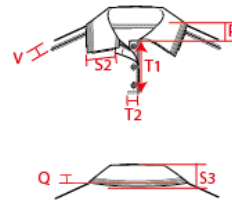

Production Size Specification

TRICORP

STYLE NO	201012
STYLE DESCRIPTION	Poloshirt Slim Fit 210 Gram
FIT	Polo
GENDER	Unisex
DATE	16-4-2020
VERSION	V1

Sketch is for how to measure NOT for style

		XS	S	M	L	XL	XXL	3XL	4XL	5XL	6XL	7XL	8XL	Tot			AQM
A1	Total backl meas from hsp	177	179	181	183	185	187	189	191	193	193	193	194				X
B1	Shoulder to shoulder	70.00	72.00	74.00	76.00	78.00	80.00	82.00	84.50	85.75	87.00	88.25	91.50				X
C	1/2 chest (at armhole)	42.00	46.00	50.00	54.00	58.00	62.00	66.00	72.00	78.00	84.00	90.00	96.00				X
K2	Upper arm length short sleeve	22.50	23.00	23.50	24.00	24.50	25.00	25.50	26.00	26.50	27.00	27.50	28.00	0.3			X