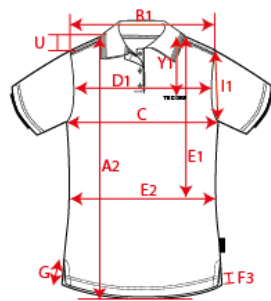

Production Size Specification

TRICORP

STYLE NO	201012
STYLE DESCRIPTION	Poloshirt Slim Fit 210 Gram
FIT	Polo
GENDER	Unisex
DATE	16-4-2020
VERSION	V1

Sketch is for how to measure NOT for style

		XS	S	M	L	XL	XXL	3XL	4XL	5XL	6XL	7XL	8XL	Tot			AQM
A1	Total backl meas from hsp	177	179	181	183	185	187	189	191	193	193	193	194				X
B1	Shoulder to shoulder	70.00	72.00	74.00	76.00	78.00	80.00	82.00	84.50	85.75	87.00	88.25	91.50				X
C	1/2 chest (at armhole)	42.00	46.00	50.00	54.00	58.00	62.00	66.00	72.00	78.00	84.00	90.00	96.00				X
K2	Upper arm length short sleeve	22.50	23.00	23.50	24.00	24.50	25.00	25.50	26.00	26.50	27.00	27.50	28.00	0.3			X