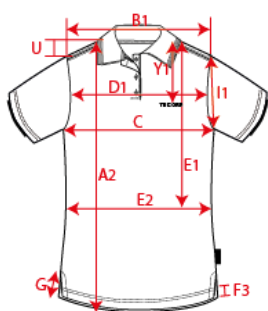

Production Size Specification

TRICORP

STYLE NO	201010
STYLE DESCRIPTION	Poloshirt 180 Gram Dames
FIT	Polo
GENDER	Women
DATE	5-1-2021
VERSION	V1

Sketch is for how to measure NOT for style

	XXS	XS	S	M	L	XL	XXL	3XL	4XL	5XL	6XL	7XL	8XL	ToI				AQM
Body length	168	169	170	172	174	176	178	180	182	182	182	182	183					
A1 Total back length meas from hsp	61	63	65	67	69	71	73	74.5	76	77	77	77	79	1,0				X
B1 Shoulder to shoulder	34.5	37	39.5	42	44.5	47	49.5	51	52.5	54	55.5	57	58.5	1,0				X
C 1/2 chest (at armhole)	38	42	46	50	54	58	62	68	74	80	86	89	92	1,0				X
K2 Upper arm length short sleeve	19.5	20	20.5	21	21.5	22	22.5	23.5	24.5	25.5	26.5	27.5	28.5	0,5				X