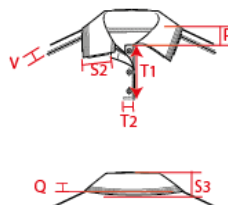

Production Size Specification

TRICORP

STYLE NO	201010
STYLE DESCRIPTION	Poloshirt 180 Gram Dames
FIT	Polo
GENDER	Women
DATE	5-1-2021
VERSION	V1

Sketch is for how to measure NOT for style

	XXS	XS	S	M	L	XL	XXL	3XL	4XL	5XL	6XL	7XL	8XL	ToI				AQM
Body length	168	169	170	172	174	176	178	180	182	182	182	182	183					
A1 Total back length meas from hsp	61	63	65	67	69	71	73	74.5	76	77	77	77	79	1,0				X
B1 Shoulder to shoulder	34.5	37	39.5	42	44.5	47	49.5	51	52.5	54	55.5	57	58.5	1,0				X
C 1/2 chest (at armhole)	38	42	46	50	54	58	62	68	74	80	86	89	92	1,0				X
K2 Upper arm length short sleeve	19.5	20	20.5	21	21.5	22	22.5	23.5	24.5	25.5	26.5	27.5	28.5	0,5				X