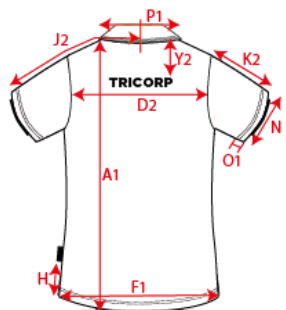

Production Size Specification

TRICORP

STYLE NO	201010
STYLE DESCRIPTION	Poloshirt 180 Gram Dames
FIT	Polo
GENDER	Women
DATE	5-1-2021
VERSION	V1

Sketch is for how to measure NOT for style

	XXS	XS	S	M	L	XL	XXL	3XL	4XL	5XL	6XL	7XL	8XL	ToI				AQM
Body length	168	169	170	172	174	176	178	180	182	182	182	182	183					
A1 Total back length meas from hsp	61	63	65	67	69	71	73	74.5	76	77	77	77	79	1,0				X
B1 Shoulder to shoulder	34.5	37	39.5	42	44.5	47	49.5	51	52.5	54	55.5	57	58.5	1,0				X
C 1/2 chest (at armhole)	38	42	46	50	54	58	62	68	74	80	86	89	92	1,0				X
K2 Upper arm length short sleeve	19.5	20	20.5	21	21.5	22	22.5	23.5	24.5	25.5	26.5	27.5	28.5	0,5				X