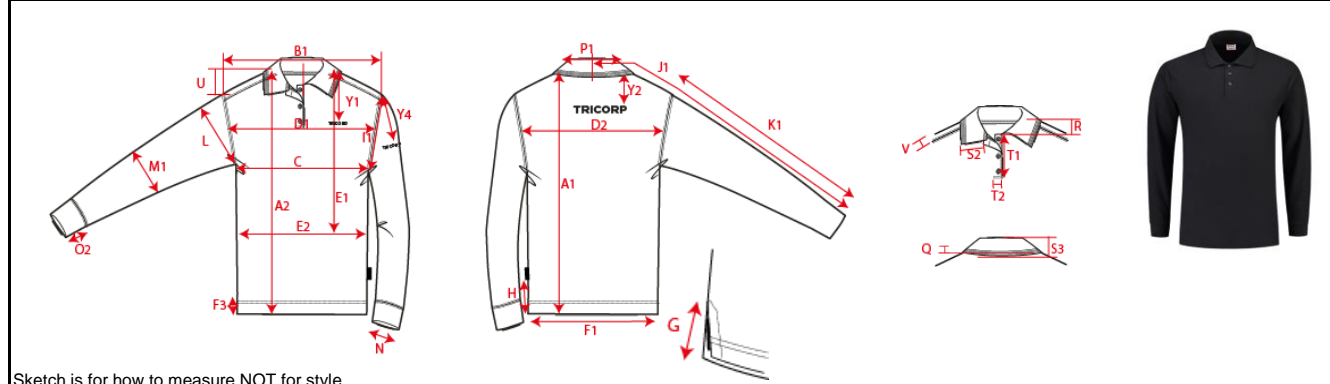

Production Size Specification

TRICORP

STYLE NO	201008
STYLE DESCRIPTION	Poloshirt 180 gram Lange Mouw 100% Katoen
FIT	Polo
GENDER	Unisex
DATE	22-4-2020
VERSION	V1

Sketch is for how to measure NOT for style

		XS	S	M	L	XL	XXL	3XL	4XL	5XL	6XL	7XL	8XL	Tol				AQM
		177	179	181	183	185	187	189	191	193	193	193	194					
A1	Total backl meas from hsp	71.00	73.00	75.00	77.00	79.00	81.00	83.00	85.50	86.75	88.00	89.25	92.50	1,0				X
B1	Shoulder to shoulder	39.50	42.00	44.50	47.00	49.50	52.00	54.50	56.50	58.50	60.50	62.50	64.50	1,0				X
C	1/2 chest (at armhole)	45.00	49.00	53.00	57.00	61.00	65.00	69.00	75.00	81.00	87.00	93.00	99.00	1,0				X
K1	Upper arm length long sleeve	65.00	66.00	66.00	67.00	68.00	69.00	69.00	70.00	71.00	71.00	71.00	71.00	0,5				X