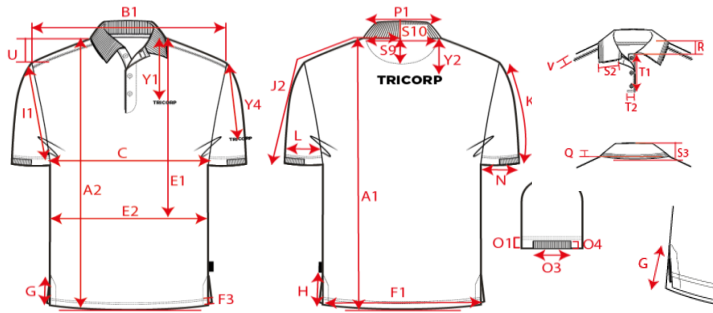

Production Size Specification

TRICORP

STYLE NO	201001
STYLE DESCRIPTION	Poloshirt Cooldry Bamboe Slim Fit
FIT	Polo
GENDER	Unisex
DATE	27-1-2021
VERSION	V1

Sketch is for how to measure NOT for style

		XS	S	M	L	XL	XXL	3XL	4XL	5XL	6XL	7XL	8XL		Tol				AQM
A2	Total frontlength meas from hsp	177	179	181	183	185	187	189	191	193	193	193	194		1				
B1	Shoulder to shoulder	37.50	40.00	42.50	45.00	47.50	50.00	52.50	54.50	56.50	58.50	60.50	62.50		1.0				X
C	1/2 chest (at armhole)	42.00	46.00	50.00	54.00	58.00	62.00	66.00	72.00	78.00	84.00	90.00	96.00		1.0				X
K2	Upper arm length short sleeve	22.50	23.00	23.50	24.00	24.50	25.00	25.50	26.00	26.50	27.00	27.50	28.00		0.5				X