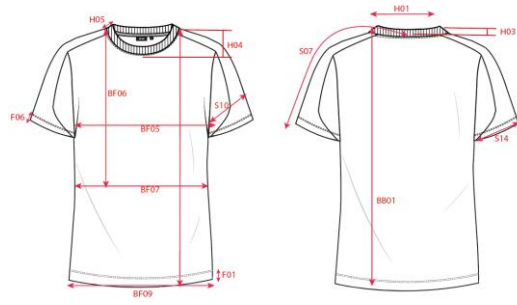

TRICORP

Production Size Specification

STYLE NO	106107
STYLE DESCRIPTION	T-shirt Redefined Dames
FIT	T-shirt
GENDER	Women
DATE	18-11-2025
VERSION	V1

Measurement	XS	S	M	L	XL	2XL	3XL	4XL	5XL	TOL	AQM
BB01 Total back length meas from hsp	61.0	63.0	65.0	67.0	69.0	71.0	72.5	74.0	75.0	1.0	X
BF05 1/2 chest (at armhole)	43.0	47.0	51.0	55.0	60.5	66.5	72.5	78.5	84.5	1.0	X
BF07 1/2 Waist width	37.4	41.7	46.0	50.3	56.3	62.8	69.3	75.8	83.8	1.0	X
BF09 1/2 Bottom	46.0	49.5	53.0	56.2	60.6	65.0	69.8	75.0	80.2	1.0	X
Upper arm length short sleeve from hsp	32.5	33.0	33.5	34.0	34.5	35.0	36.5	38.0	39.5		