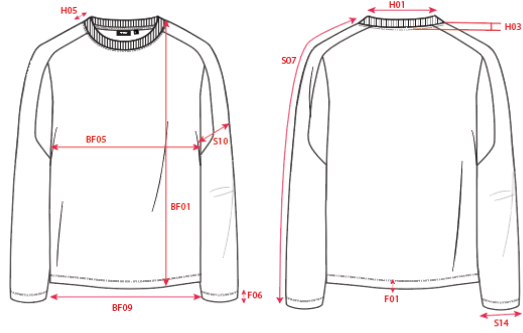

Production Size Specification

STYLE NO	106105
STYLE DESCRIPTION	T-Shirt Lange Mouw Redefined
FIT	T-Shirt
GENDER	Unisex
DATE	18-11-2025
VERSION	V1

Measurement		XS	S	M	L	XL	XXL	3XL	4XL	5XL	TOL	AQM
BB01	Total backl meas from hsp	68.0	70.0	72.0	74.0	76.0	78.0	80.0	82.5	83.8	1.0	X
BF05	1/2 chest (at armhole)	44.0	48.0	52.0	56.0	60.0	64.0	68.0	74.0	80.0	1.0	X
BF09	1/2 Bottom	44.0	48.0	52.0	56.0	60.0	64.0	68.0	74.0	80.0	1.0	X
S07	Upper arm length long sleeve	79.5	80.5	80.5	81.5	82.3	83.0	83.8	84.5	85.5	1.0	X