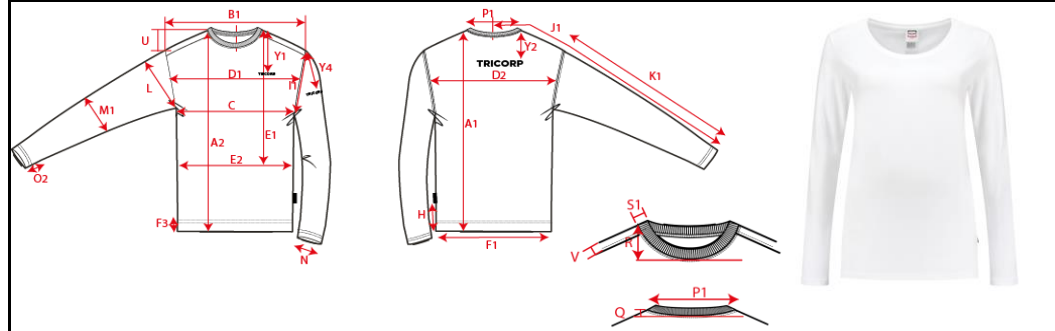

Production Size Specification

TRICORP

STYLE NO	101010
STYLE DESCRIPTION	T-Shirt Lange Mouw Dames
FIT	T-shirts
GENDER	Women
DATE	26-1-2021
VERSION	V1

Sketch is for how to measure NOT for style

	XXS	XS	S	M	L	XL	XXL	3XL	4XL	5XL	6XL	7XL	8XL	Toi	AQM
Body length	168	169	170	172	174	176	178	180	182	182	182	182	183		
A1 Total back length meas from hsp	62	64	66	68	70	72	74	75.5	77	78	78	78	80	1,0	X
B1 Shoulder to shoulder	31.5	34	36.5	39	41.5	44	46.5	48	49.5	51	52.5	54	55.5	1,0	X
C 1/2 chest (at armhole)	35	39	43	47	51	55	59	65	71	77	83	86	89	1,0	X
K1 Upper arm length long sleeve	63	64	64	65	66	67	67	68	68	68	69	69	70	0,5	X