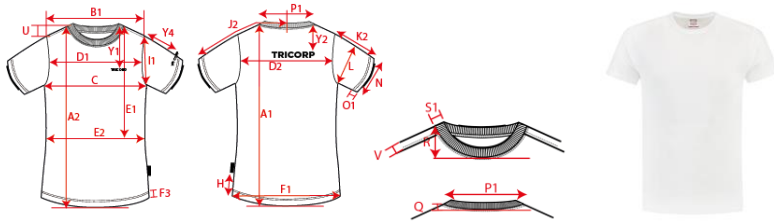

Production Size Specification

TRICORP

STYLE NO	101009
STYLE DESCRIPTION	T-shirt cooldry Slim Fit
FIT	T-shirts
GENDER	Unisex
DATE	25-1-2021
VERSION	V1

Sketch is for how to measure NOT for style

	XS	S	M	L	XL	XXL	3XL	4XL	5XL	6XL	7XL	8XL	Tot	AQM
	177	179	181	183	185	187	189	191	193	193	193	194		
A1 Total back meas from hsp	68.00	70.00	72.00	74.00	76.00	78.00	80.00	82.50	83.75	85.00	86.25	89.50	1.0	X
B1 Shoulder to shoulder	36.50	39.00	41.50	44.00	46.50	49.00	51.50	53.50	55.50	57.50	59.50	61.50	1.0	X
C 1/2 chest (at armhole)	40.00	44.00	48.00	52.00	56.00	60.00	64.00	70.00	76.00	82.00	88.00	94.00	1.0	X
K2 Upper arm length short sleeve	21.50	22.00	22.50	23.00	23.50	24.00	24.50	25.00	25.50	26.00	26.50	27.00	0.3	X