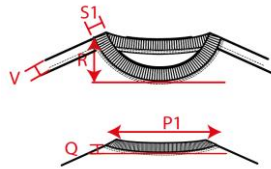

Production Size Specification

TRICORP

STYLE NO	101003
STYLE DESCRIPTION	T-Shirt Cooldry Bamboe
FIT	T-shirts
GENDER	Unisex
DATE	22-1-2021
VERSION	V1

Sketch is for how to measure NOT for style

	XS	S	M	L	XL	XXL	3XL	4XL	5XL	6XL	7XL	8XL	Tol	AQM
	177	179	181	183	185	187	189	191	193	193	193	194		
A1 Total backl meas from hsp	70.00	72.00	74.00	76.00	78.00	80.00	82.00	84.50	85.75	87.00	88.25	91.50	1,0	X
B1 Shoulder to shoulder	36.50	39.00	41.50	44.00	46.50	49.00	51.50	53.50	55.50	57.50	59.50	61.50	1,0	X
C 1/2 chest (at 2cm below armhole)	40.00	44.00	48.00	52.00	56.00	60.00	64.00	70.00	76.00	82.00	88.00	94.00	1,0	X
K2 Upper arm length short sleeve	21.50	22.00	22.50	23.00	23.50	24.00	24.50	25.00	25.50	26.00	26.50	27.00	0,3	X