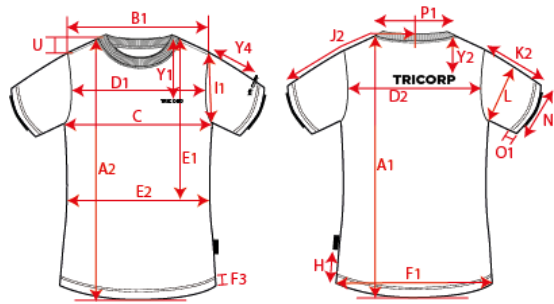

Production Size Specification

TRICORP

STYLE NO	101003
STYLE DESCRIPTION	T-Shirt Cooldry Bamboe
FIT	T-shirts
GENDER	Unisex
DATE	22-1-2021
VERSION	V1

Sketch is for how to measure NOT for style

	XS	S	M	L	XL	XXL	3XL	4XL	5XL	6XL	7XL	8XL	Tol	AQM
	177	179	181	183	185	187	189	191	193	193	193	194		
A1 Total backl meas from hsp	70.00	72.00	74.00	76.00	78.00	80.00	82.00	84.50	85.75	87.00	88.25	91.50	1,0	X
B1 Shoulder to shoulder	36.50	39.00	41.50	44.00	46.50	49.00	51.50	53.50	55.50	57.50	59.50	61.50	1,0	X
C 1/2 chest (at 2cm below armhole)	40.00	44.00	48.00	52.00	56.00	60.00	64.00	70.00	76.00	82.00	88.00	94.00	1,0	X
K2 Upper arm length short sleeve	21.50	22.00	22.50	23.00	23.50	24.00	24.50	25.00	25.50	26.00	26.50	27.00	0,3	X